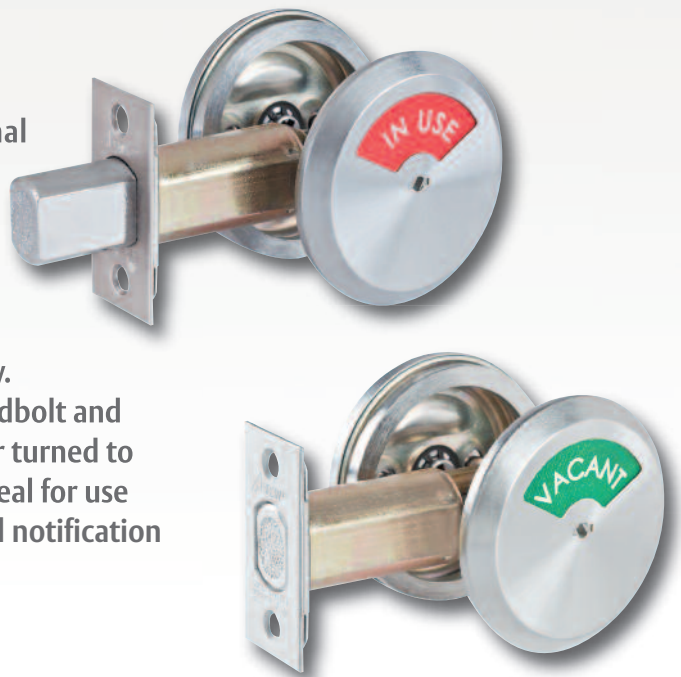

# E Series Occupancy Indicator Deadbolt

## Classic Product

The Arrow Occupancy Indicator deadbolt, available on the E Series Grade 2 Arrow Deadbolt, provides privacy control by utilizing a large external viewing window that signals when the room is occupied. The Arrow Occupancy Indicator uses an emergency key override to unlock the door from the outside in case of emergency. When the deadbolt is in the locked position, an external slot is exposed that provides for the use of the override key. When this key is used, the key is captured in the deadbolt and cannot be removed until the deadbolt is retracted or turned to the "Vacant" or unlocked position. This product is ideal for use in restroom facilities and other areas requiring visual notification of use and secured privacy.

### General Specifications:

**Housing** – Two-piece housing, with free spinning outer ring to prevent wrenching. Concealed mounting screws standard on double cylinder functions.

**Thru-bolting** – supplied with two 1/4" (6.35mm) steel thru-bolts.

**Handing** – All functions are reversible.

**Emergency Key** – The deadbolt can be unlocked from the outside with a emergency key.