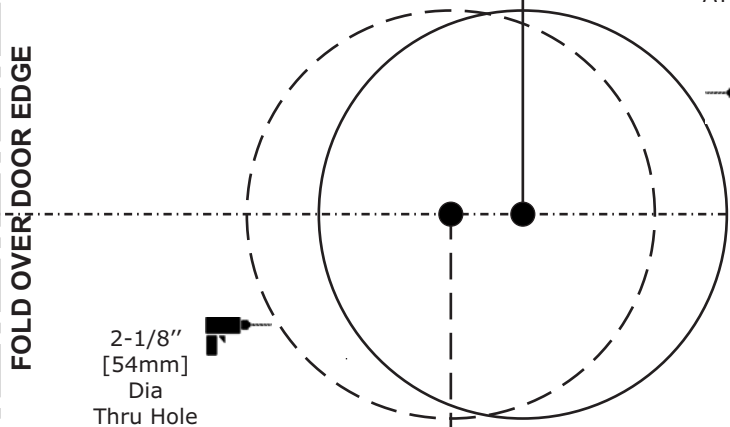

2-1/8"
[54mm]
Dia
Thru Hole

75mm

50mm

25mm

3"

2"

1"

0"

CAUTION:

If printed from electronic file
set print scale to 1:1
Measure ruler to check scale

2-3/4" [70mm] Backset

2-3/8" [60mm] Backset

For 1 3/4"
[44.5mm]
Thick Door

For 1 3/8"
[35mm]
Thick Door

FOLD OVER DOOR EDGE

1"
[25mm]
Dia.

1"
[25mm]
Dia.

2-1/8"
[54mm]
Dia
Thru Hole

Yale Real Living™ Deadbolt
 E1-0055-0K00-999
 AYR-DOR-MKR
 Rev A

CAUTION:
 If printed from electronic file
 set print scale to 1:1
 Measure ruler to check scale