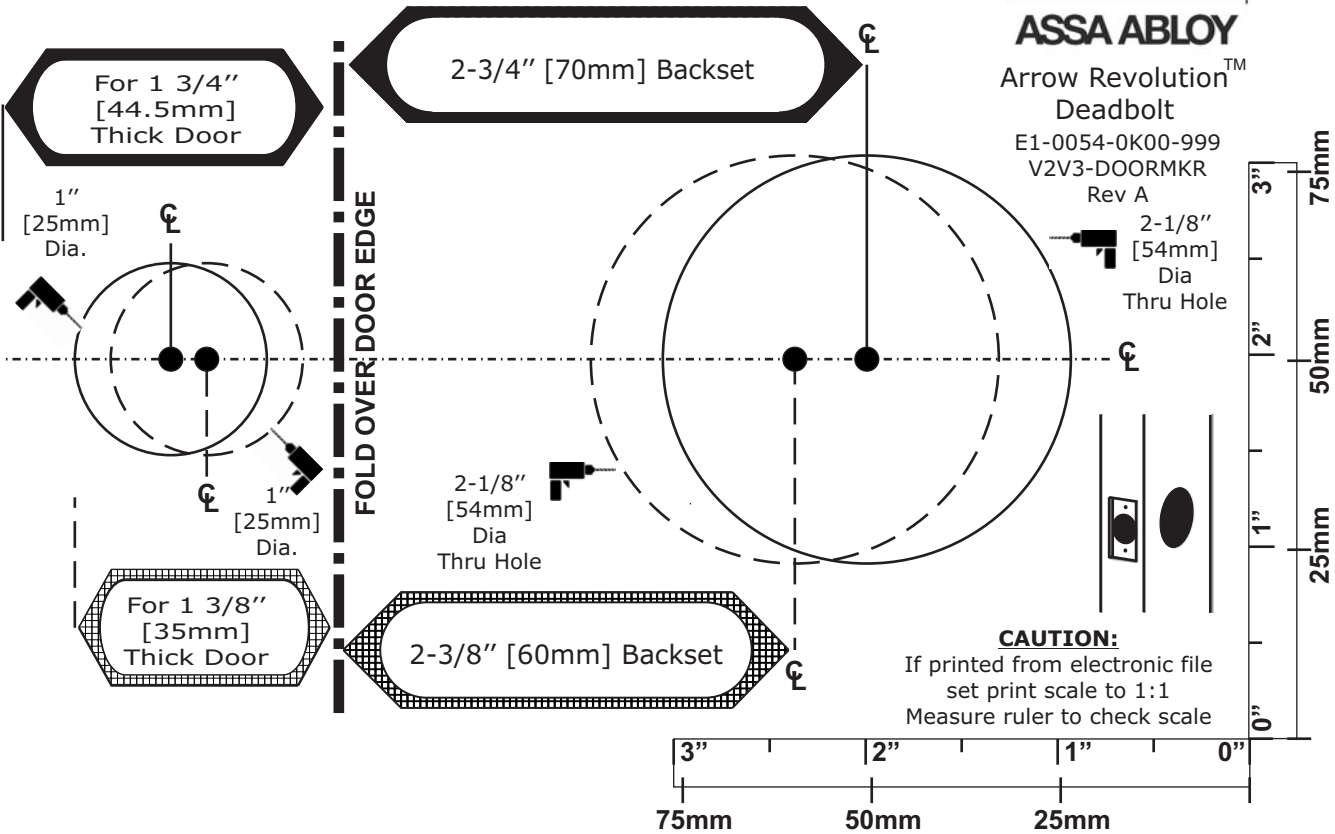

2-1/8"
[54mm]
Dia
Thru Hole

75mm

50mm

25mm

3"

2"

1"

0"

CAUTION:

If printed from electronic file
set print scale to 1:1
Measure ruler to check scale

2-3/4" [70mm] Backset

2-3/8" [60mm] Backset

For 1 3/4"
[44.5mm]
Thick Door

For 1 3/8"
[35mm]
Thick Door

FOLD OVER DOOR EDGE

1"
[25mm]
Dia.

1"
[25mm]
Dia.

2-1/8"
[54mm]
Dia
Thru Hole

Yale Real Living™ Deadbolt
 E1-0055-0K00-999
 AYR-DOR-MKR
 Rev A

CAUTION:
 If printed from electronic file
 set print scale to 1:1
 Measure ruler to check scale