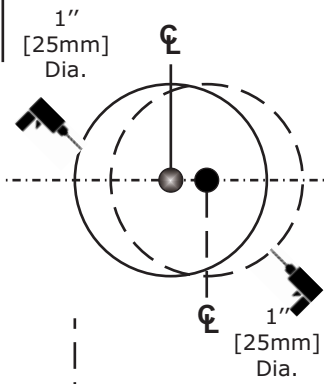

2-1/8"
[54mm]
Dia
Thru Hole

75mm

50mm

25mm

3"

2"

1"

0"

CAUTION:

If printed from electronic file
set print scale to 1:1
Measure ruler to check scale

2-3/4" [70mm] Backset

2-3/8" [60mm] Backset

For 1 3/4"
[44.5mm]
Thick Door

For 1 3/8"
[35mm]
Thick Door

FOLD OVER DOOR EDGE

1"
[25mm]
Dia.

1"
[25mm]
Dia.

2-1/8"
[54mm]
Dia
Thru Hole

Yale Real Living™ Deadbolt
 E1-0055-0K00-999
 AYR-DOR-MKR
 Rev A

CAUTION:
 If printed from electronic file
 set print scale to 1:1
 Measure ruler to check scale