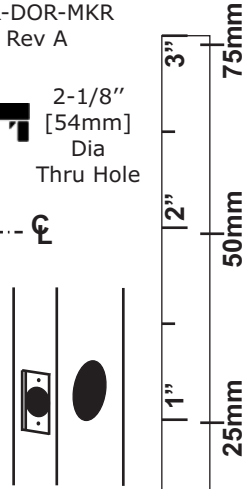

2-1/8"
[54mm]
Dia
Thru Hole

75mm

50mm

25mm

3"

2"

1"

0"

CAUTION:

If printed from electronic file
set print scale to 1:1
Measure ruler to check scale

2-3/4" [70mm] Backset

2-3/8" [60mm] Backset

For 1 3/4"
[44.5mm]
Thick Door

For 1 3/8"
[35mm]
Thick Door

FOLD OVER DOOR EDGE

1"
[25mm]
Dia.

1"
[25mm]
Dia.

2-1/8"
[54mm]
Dia
Thru Hole

Yale Real Living™ Deadbolt
 E1-0055-0K00-999
 AYR-DOR-MKR
 Rev A

CAUTION:
 If printed from electronic file
 set print scale to 1:1
 Measure ruler to check scale